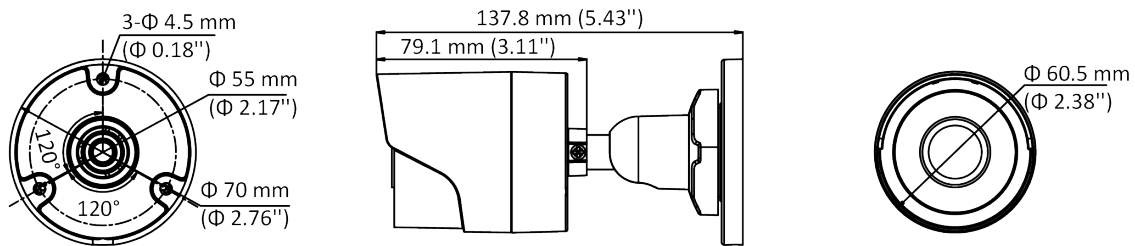

General

Dimensions	Φ 70 mm × 137.8 mm (Φ 2.76" × 5.43")
Weight	Approx. 150 g (0.33 lb.)

Available Model

DS-2CE16D0T-IRPF

Dimension

Accessory

**DS-1280ZJ-XS
Junction Box**