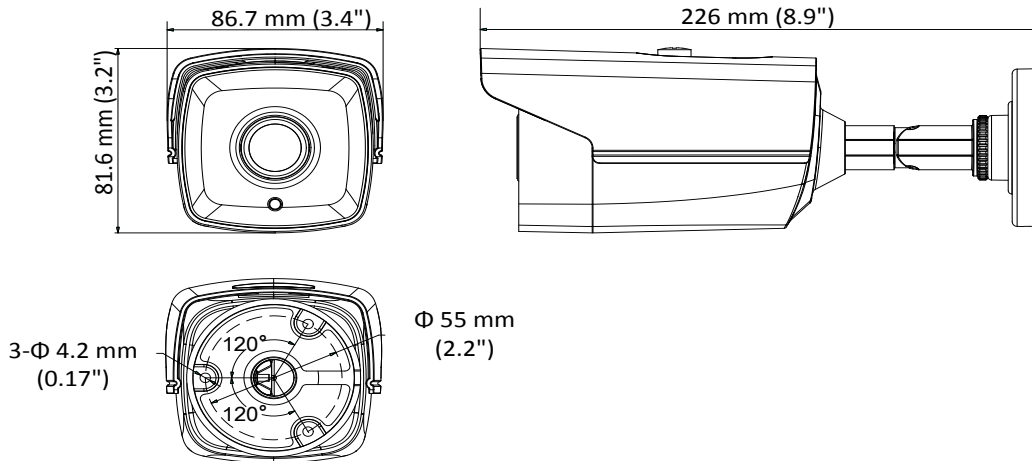

Order Models

DS-2CE16H1T-IT1

Dimensions

Accessories

DS-1280ZJ-XS
Junction Box

DS-1H18
Video Balun

~~X41T~~
~~Camera Tester~~

Distributed by