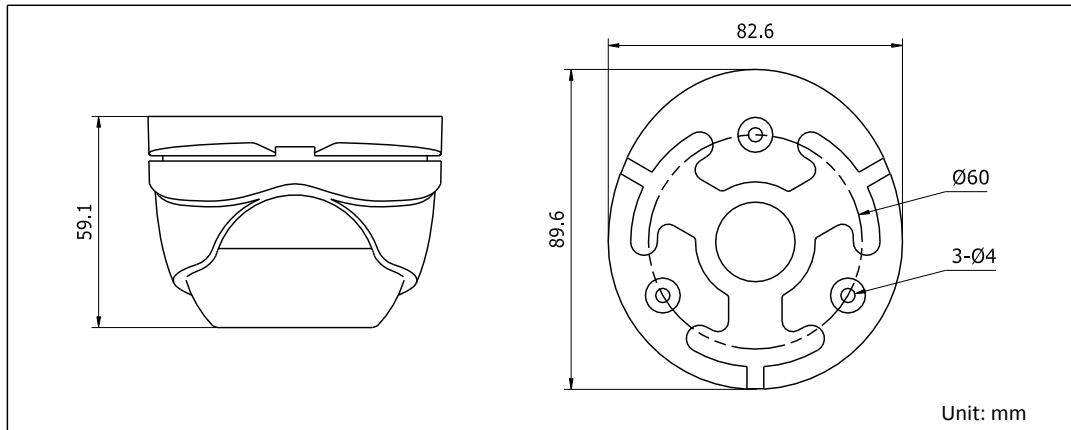

Dimensions