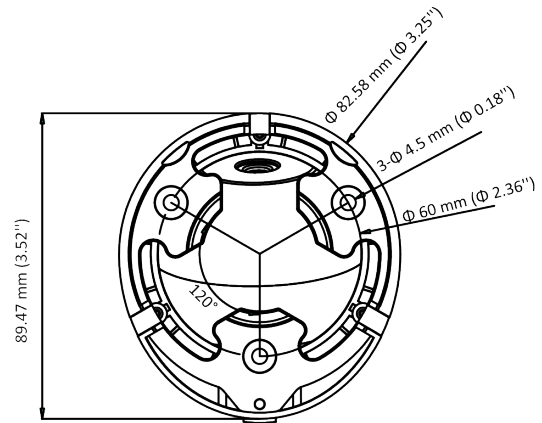

General	
Dimensions	89.47 mm × 67.6 mm (3.52" × 2.70")
Weight	Approx. 250 g (0.55 lb.)

Available Model

DS-2CE56D0T-IRMF

Dimension

Accessory

DS-1272ZJ-110-TRS
Wall Mount

DS-1275ZJ-SUS
Vertical Pole Mount

DS-1276ZJ-SUS
Corner Mount

DS-1280ZJ-XS
Junction Box