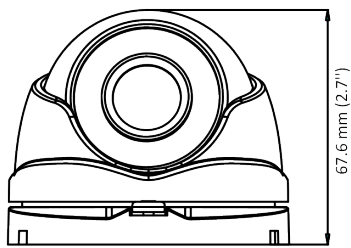

General	
Dimensions	89.47 mm × 67.6 mm (3.52" × 2.70")
Weight	Approx. 250 g (0.55 lb.)

Available Model

DS-2CE56D0T-IRMF

Dimension

Accessory

DS-1272ZJ-110-TRS
Wall Mount

DS-1275ZJ-SUS
Vertical Pole Mount

DS-1276ZJ-SUS
Corner Mount