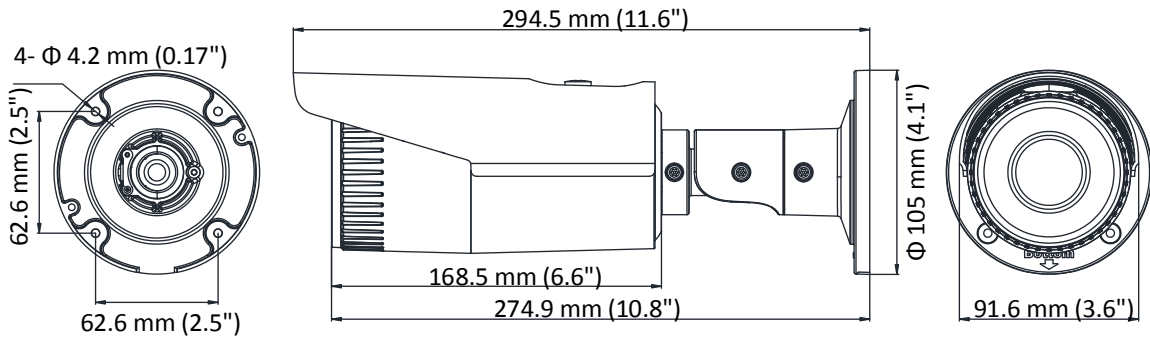

**Available Models**

DS-2CD1641FWD-I(Z)

**Dimension**

**Accessory**

DS-1260ZJ  
Junction Box

DS-1275ZJ  
Vertical Pole Mounting Bracket

DS-1280ZJ-S  
Junction Box

DS-1276ZJ  
Corner Mounting Bracket