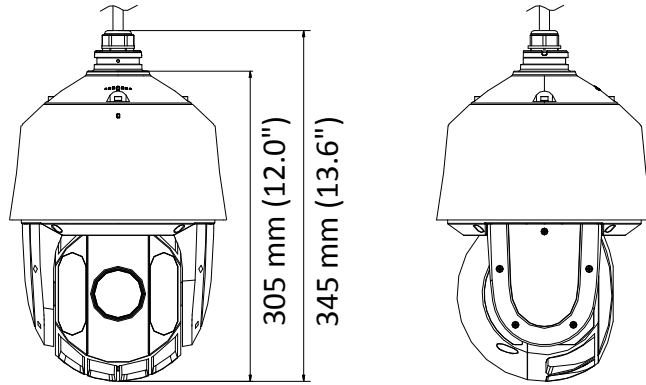

Order Model

PTZ-T5225I-A

Dimensions

Accessories