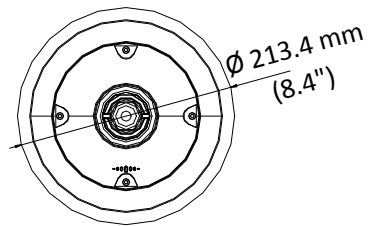

Order Model

PTZ-T5225I-A

Dimensions

Accessories