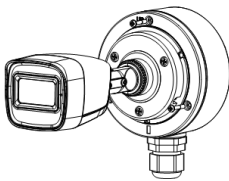

Weight

Approx. 292 g (0.64 lb.)

Available Model

THC-B120-MS

Dimension

Accessory

HIA-J101
Junction Box