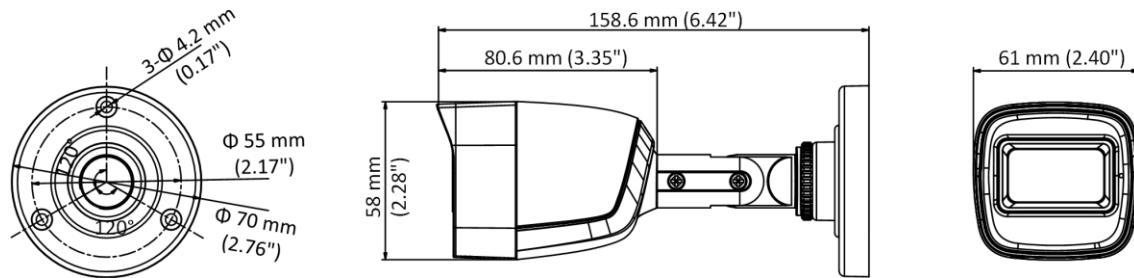

Weight

Approx. 292 g (0.64 lb.)

Available Model

THC-B120-MS

Dimension

Accessory

HIA-J101
Junction Box