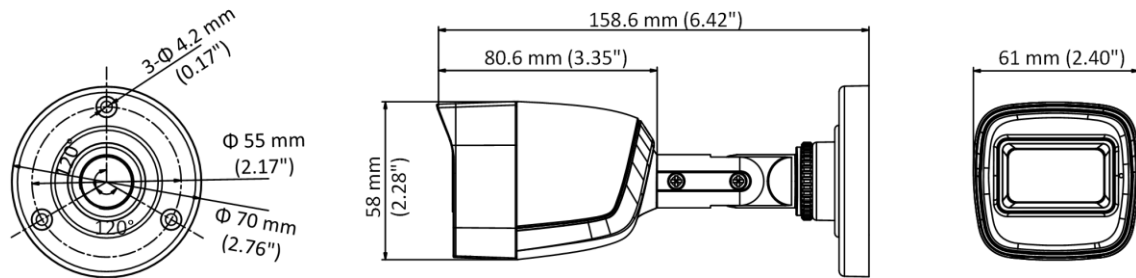

Weight

Approx. 160 g (0.35 lb.)

## Dimension