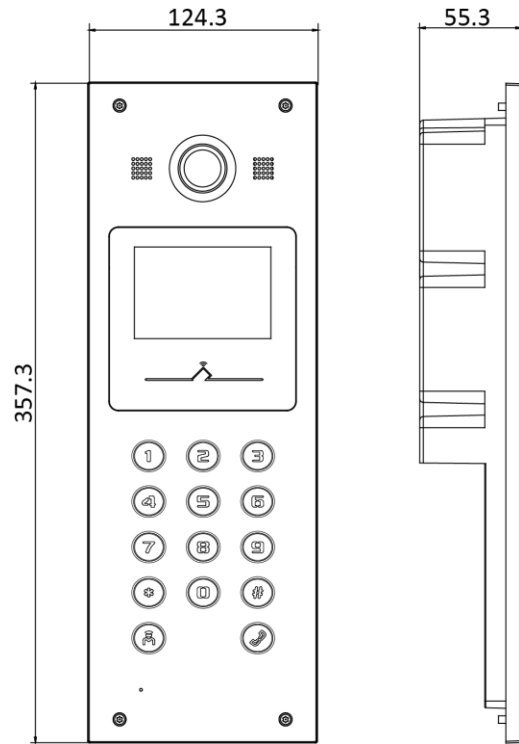

Video parameters

Lens	2 MP HD camera
Resolution	Main stream: 1920 × 1080p ,720p Sub stream: 640 × 480
FOV	Horizontal: 70 ° , Vertical: 118 ° , Diagonal: 132°
WDR	Support

Supplement light	Low illumination, IR supplement lights
------------------	--

Volume adjustment	Adjustable
-------------------	------------

Capacity

User capacity	/
---------------	---

Face capacity	/
---------------	---

Card capacity	10000
---------------	-------

Linked network camera capacity	500
--------------------------------	-----

3G/4G standard	/
----------------	---

Authentication	
Card type	Mifare card
Device interfaces	
Alarm input	8
Network interface	1 10/100/1000 Mbps self-adaptive, RJ45 analog interface
TAMPER	1
Exit button	2
RS-485	1
USB	0
Wiegand	1
TF card	/
Alarm output	2
Lock control	1
Door contact input	2
Power interface	1
Performances	
Multi-factor authentication	10000
General	
Button	14 physical buttons
Installation	Flush mounting
Indicator	/
Weight	Without package: 1.05 kg With package: 2.166 kg
Protective level	IP 65
Working temperature	-40 ° C to +55 ° C (-40 ° F to +135 ° F)
Working humidity	10% to 95%
Dimensions	357.3 mm × 124.3 mm × 55.3 mm (14.07" × 4.89" × 2.18")
Battery	/
Power supply	≤ 10 W
Application environment	Outdoor
Language	English, Portuguese (Brazil), Russian, Spanish, French, Turkish, Vietnamese, Ukrainian

Dimension

Unit:mm

Available Model

DS-KD3003-E6,

Distributed by

**HIKVISION®****Headquarters**

No.555 Qianmo Road, Binjiang District,
Hangzhou 310051, China
T +86-571-8807-5998
overseasbusiness@hikvision.com