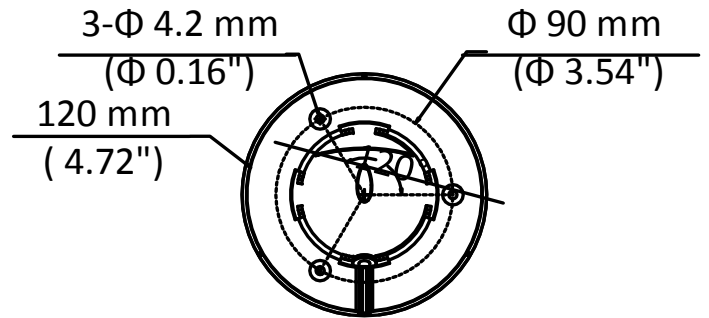

THC-T310-VF 1 MP EXIR VF Turret Camera

Key Features

- 1 MP high-performance CMOS
- 1280 × 720 resolution
- 2.8 mm to 12 mm varifocal lens
- Day/Night switch
- EXIR 2.0, smart IR, up to 40 m IR distance
- IP66

Specification

Camera	
Image Sensor	1 MP CMOS image sensor
Signal System	PAL/NTSC
Resolution	1280 (H) × 720 (V)
Min. Illumination	0.01 Lux@(F1.2, AGC ON), 0 Lux with IR
Shutter Time	1/25 (1/30) s to 1/50,000 s
Lens	2.8 mm to 12 mm
Horizontal Field of View	70° to 22.3°
Lens Mount	Φ14
Day & Night	IR cut filter
Angle Adjustment	Pan: 0° to 360°, Tilt: 0° to 75°, Rotation: 0° to 360°
Synchronization	Internal synchronization
Video Frame Rate	PAL: 720p@25fps NTSC: 720p@30fps
Menu	
AGC	High/Middle/Low/Off
D/N Mode	Smart/Color/BW (Black and White)
BLC	Support
DWDR	Support
Language	English, Chinese
Functions	Sharpness, Contrast, Color Gain, DNR
Interface	
Video Output	1 HD analog output
Switch Button	TVI/AHD/CVI/CVBS
General	
Operating Conditions	-40 °C to 60 °C (-40 °F to 140 °F), Humidity: 90% or less (non-condensation)
Power Supply	12 VDC ± 15%
Power Consumption	Max. 4.4 W
Protection Level	IP66
Material	Enclosure: Plastic Main Body: Metal
IR Range	Up to 40 m
Dimensions	Φ 120 mm × 105.06 mm (Φ 4.72" × 4.16")
Weight	450 g (0.99 lb.)

Order Model

THC-T310-VF

Dimension

Accessories

DS-1273ZJ-130-TRL
Wall mount

DS-1271ZJ-130-TRL
Pendant mount

DS-1275ZJ
Vertical pole mount

DS-1276ZJ
Corner mount