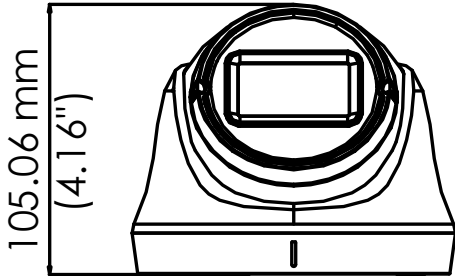

Order Model

THC-T310-VF

Dimension

Accessories