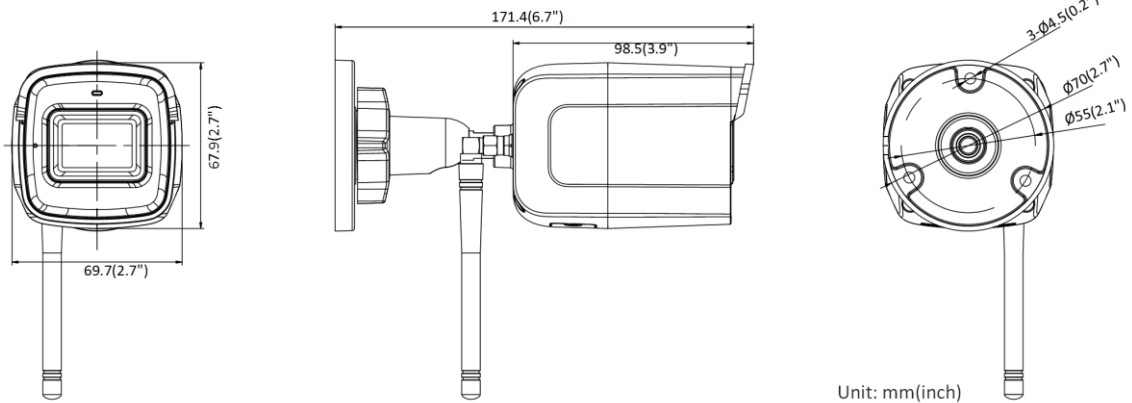

Weight	Camera: approx.372 g (0.8 lb.) With package: approx. 659 g (1.5 lb.)
Approval	
Protection	Ingress protection: IP66 (IEC 60529-2013)
Compression Standard	
H.264+	Main stream supports
H.265+	Main stream supports

▪ **Available Model**

DS-2CD2051G1-IDW1(2.8/4 mm)

▪ **Dimension**

▪ **Accessory**

▪ **Optional**

DS-1280ZJ-XS

Junction box